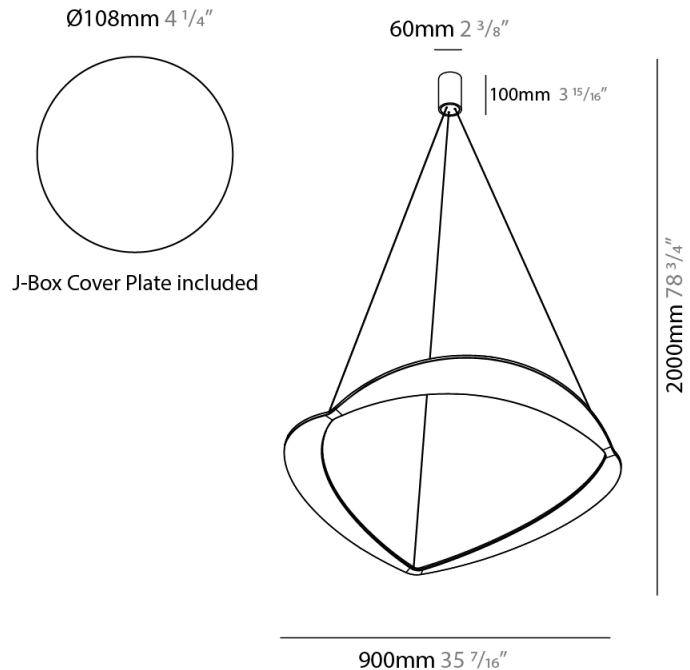

PROJECT	
TYPE	
SPECIFIER	
QUANTITY	
DATE	

DIADEMA 1 SUSPENSION

D41004-

base number   Finish
Options

1. To build a product code in our configurator select the specify button on the base model # product page
2. To build a manual product code on this datasheet choose from the options listed below in blue font and add the suffix to the base model #

GENERAL

Series: Diadema
Subseries: Diadema 1
Brand: Icone
Division: Design
Mounting Type: Suspension
Mounting Location: Ceiling
Subcategory: Pendant

PHYSICAL

Shape: Abstract
Diameter (mm): 900
Diameter (in): 35 ⁷/₁₆
Height (mm): 2000
Height (in): 78 ³/₄
Light Distribution: Indirect
Fixture Finish: WHI / WAM / GLF
Fixture Material: Aluminum

ELECTRICAL

Lamp Type: LED
Total Output Wattage (W): 90
Dimming: Electronic Low Voltage Dimming
Input Voltage (V): 120Vac Direct Line

LED

Number of LEDs: 3
Color Temperature (°K): 3000
Nominal Lumen (lm): 7650
CRI: >90 CRI
Lamp Life (hrs): 50000

OPTICAL

RATINGS AND CERTIFICATIONS

Certified By: Certified for North American Standards
IP rating: IP20