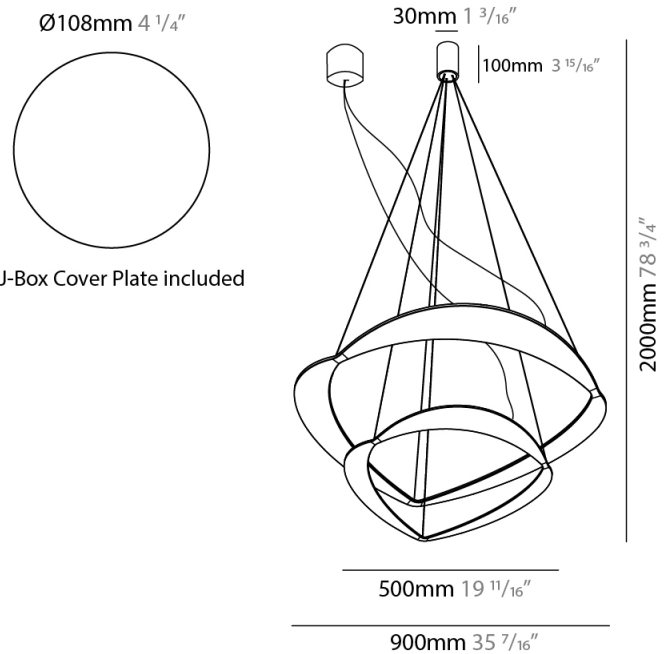

PROJECT	_____
TYPE	_____
SPECIFIER	_____
QUANTITY	_____
DATE	_____

DIADEMA 2 DECENTRATED BASE SUSPENSION

D41013-

base number   Finish
Options

1. To build a product code in our configurator select the specify button on the base model # product page
2. To build a manual product code on this datasheet choose from the options listed below in blue font and add the suffix to the base model #

GENERAL

Series: Diadema
Subseries: Diadema 2 Decentrated Base
Brand: Icone
Division: Design
Mounting Type: Suspension
Mounting Location: Ceiling
Subcategory: Pendant

PHYSICAL

Shape: Abstract
Diameter (mm): 900
Diameter (in): 35 ⁷/₁₆
Height (mm): 2000
Height (in): 78 ³/₄
Light Distribution: Indirect
Fixture Finish: WHI / WAM / GLF
Fixture Material: Aluminum

ELECTRICAL

Lamp Type: LED
Total Output Wattage (W): 135
Dimming: Electronic Low Voltage Dimming
Input Voltage (V): 120Vac Direct Line

LED

Color Temperature (°K): 3000
Nominal Lumen (lm): 11475
CRI: >90 CRI
Lamp Life (hrs): 50000

OPTICAL

RATINGS AND CERTIFICATIONS

Certified By: Certified for North American Standards
IP rating: IP20